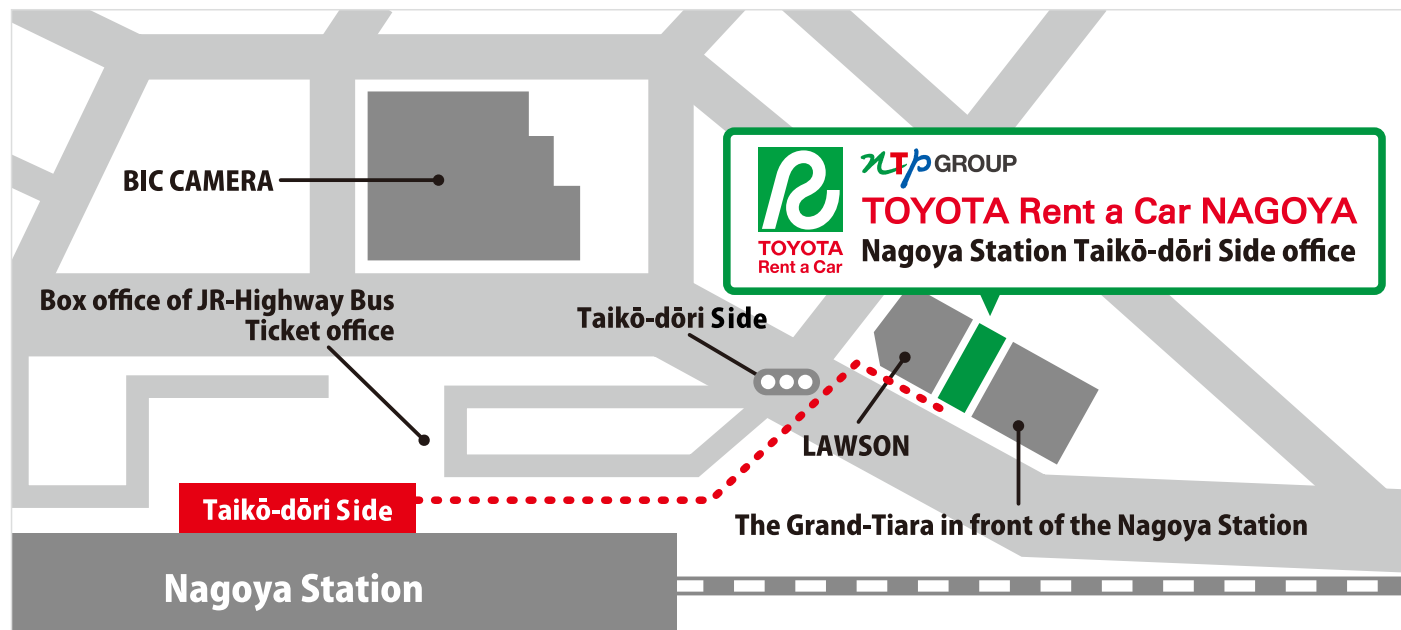

Introduction of Nagoya Station Taikō-dōri Side office

Address

Daini-Kaneju-building,1-14 Tsubaki-cho, Nakamura-ku, Nagoya-shi, Aichi, Japan

Phone number

+81-52-451-2600

Business hours

7:00~22:00 *MON~FRI

7:00~21:00 *SAT SUN

Closed

Open all year round

Drop-off

Allowed only in the Aichi prefecture